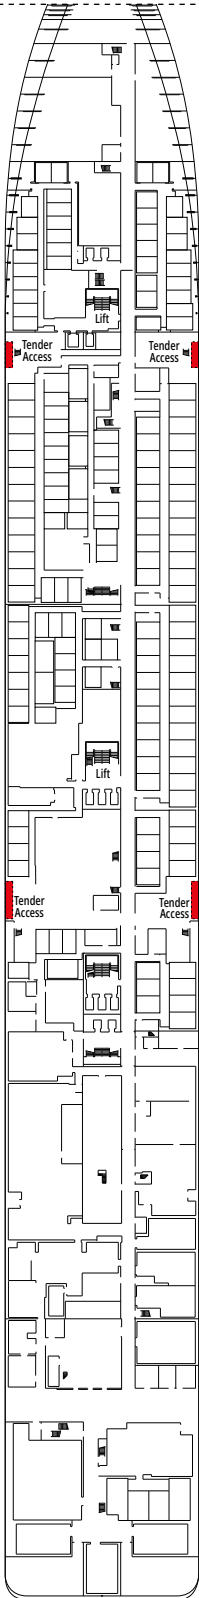

MSC POESIA

PLAN DU NAVIRE

PLAN DU NAVIRE & HÉBERGEMENT

1.223 CABINES
3.223 HÔTES

BAR DEI POETI

LÉGENDE

| | |
|-----|--------------------------------------------------------|
| ▲ | Canapé-lit |
| ◆ | Canapé-lit double |
| ■ | 3 ^e lit-Pullman |
| ■ ■ | 3 ^e et 4 ^e lits-Pullman |
| ↔ | Cabines communicantes |
| H | Cabines pour personne handicapée ou à mobilité réduite |
| B | Cabine avec baignoire |
| ⦿ | Cabines with obstructed view |
| ■ ▨ | Balcon avec vue latérale ou ombre |

CATÉGORIES DE CABINES

| | | |
|------------------------------------------------|-----|-------|
| MSC Yacht Club Royal Suite with Whirlpool Bath | YC3 | 15 |
| MSC Yacht Club Two-Room Grand Suite | YCL | 11-15 |
| MSC Yacht Club Deluxe Suite | YC1 | 15 |
| MSC Yacht Club Interior Suite | YIN | 14 |
| Balcon Deluxe Aurea | BA | 9-11 |
| Balcon Premium | BL2 | 10-12 |
| Balcon Premium | BL1 | 8-9 |
| Balcon Deluxe | BR2 | 10-12 |
| Balcon Deluxe | BR1 | 8-9 |
| Balcon Deluxe vue partielle | BP | 12 |
| Vue Mer Deluxe | OR2 | 8 |
| Vue Mer Deluxe | OR1 | 5 |
| Vue Mer Deluxe with obstructed view | OO | 8 |
| Intérieure Deluxe | IR2 | 12-14 |
| Intérieure Deluxe | IR1 | 5-11 |

- All cabins have one double bed convertible to two single beds, except in cabins for guests with disabilities or reduced mobility (H).
- 3rd bed is available in all categories except MSC Yacht Club Interior Suite.
- 4th bed is available in all categories except MSC Yacht Club Interior Suite and MSC Yacht Club Deluxe Suite
- MSC Yacht Club Royal Suite with Whirlpool Bath can accommodate up to 6 guests
- Our ships offer the possibility of combining 2 connecting cabins based on the ship class. Call our Contact Center to choose the best accommodation for you.

CASINO ROYAL

BAR SMERALDO

MOJITO BAR

CORAL BAY

PONT 9
PANAREA

PONT 10
RICCIONE

PONT 11
ISCHIA

PONT 12*
PORTO VENERE