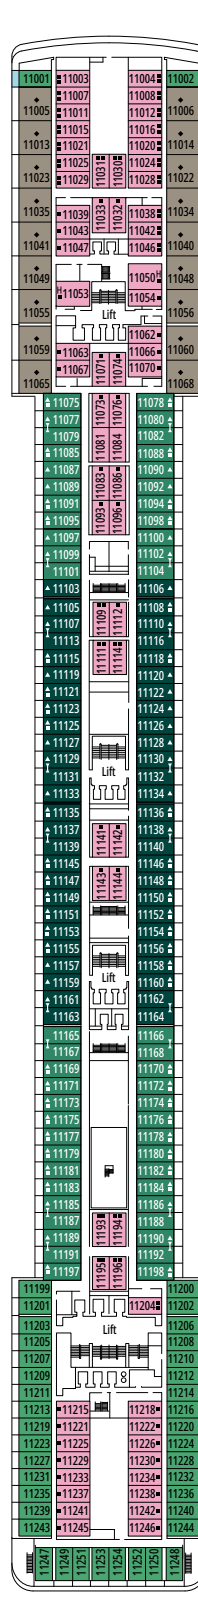

MSC POESIA

PLAN DU NAVIRE

PLAN DU NAVIRE & HÉBERGEMENT

1.223 CABINES
3.223 HÔTES

BAR DEI POETI

LÉGENDE

| | |
|-----|--------------------------------------------------------|
| ▲ | Canapé-lit |
| ◆ | Canapé-lit double |
| ■ | 3 ^e lit-Pullman |
| ■ ■ | 3 ^e et 4 ^e lits-Pullman |
| ↔ | Cabines communicantes |
| H | Cabines pour personne handicapée ou à mobilité réduite |
| B | Cabine avec baignoire |
| ⦿ | Cabines with obstructed view |
| ■ ▨ | Balcon avec vue latérale ou ombre |

CATÉGORIES DE CABINES

| | | |
|------------------------------------------------|-----|-------|
| MSC Yacht Club Royal Suite with Whirlpool Bath | YC3 | 15 |
| MSC Yacht Club Two-Room Grand Suite | YCL | 11-15 |
| MSC Yacht Club Deluxe Suite | YC1 | 15 |
| MSC Yacht Club Interior Suite | YIN | 14 |
| Balcon Deluxe Aurea | BA | 9-11 |
| Balcon Premium | BL2 | 10-12 |
| Balcon Premium | BL1 | 8-9 |
| Balcon Deluxe | BR2 | 10-12 |
| Balcon Deluxe | BR1 | 8-9 |
| Balcon Deluxe vue partielle | BP | 12 |
| Vue Mer Deluxe | OR2 | 8 |
| Vue Mer Deluxe | OR1 | 5 |
| Vue Mer Deluxe with obstructed view | OO | 8 |
| Intérieure Deluxe | IR2 | 12-14 |
| Intérieure Deluxe | IR1 | 5-11 |

- All cabins have one double bed convertible to two single beds, except in cabins for guests with disabilities or reduced mobility (H).
- 3rd bed is available in all categories except MSC Yacht Club Interior Suite.
- 4th bed is available in all categories except MSC Yacht Club Interior Suite and MSC Yacht Club Deluxe Suite
- MSC Yacht Club Royal Suite with Whirlpool Bath can accommodate up to 6 guests
- Our ships offer the possibility of combining 2 connecting cabins based on the ship class. Call our Contact Center to choose the best accommodation for you.

CASINO ROYAL

BAR SMERALDO

MOJITO BAR

CORAL BAY

PONT 9
PANAREA

PONT 10
RICCIONE

PONT 11
ISCHIA

PONT 12*
PORTO VENERE