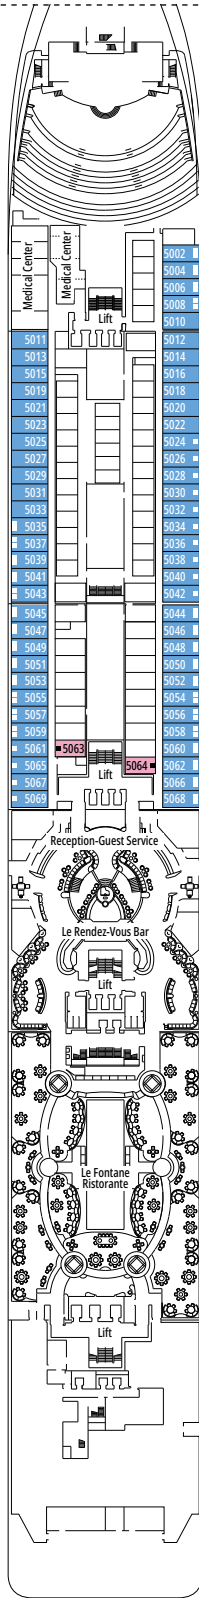

MSC POESIA

PLAN DU NAVIRE

PLAN DU NAVIRE & HÉBERGEMENT

1.223 CABINES
3.223 HÔTES

BAR DEI POETI

LÉGENDE

| | |
|-----|--------------------------------------------------------|
| ▲ | Canapé-lit |
| ◆ | Canapé-lit double |
| ■ | 3 ^e lit-Pullman |
| ■ ■ | 3 ^e et 4 ^e lits-Pullman |
| ↔ | Cabines communicantes |
| H | Cabines pour personne handicapée ou à mobilité réduite |
| B | Cabine avec baignoire |
| ⦿ | Cabines with obstructed view |
| ■ ▨ | Balcon avec vue latérale ou ombre |

CATÉGORIES DE CABINES

| | | |
|------------------------------------------------|-----|-------|
| MSC Yacht Club Royal Suite with Whirlpool Bath | YC3 | 15 |
| MSC Yacht Club Two-Room Grand Suite | YCL | 11-15 |
| MSC Yacht Club Deluxe Suite | YC1 | 15 |
| MSC Yacht Club Interior Suite | YIN | 14 |
| Balcon Deluxe Aurea | BA | 9-11 |
| Balcon Premium | BL2 | 10-12 |
| Balcon Premium | BL1 | 8-9 |
| Balcon Deluxe | BR2 | 10-12 |
| Balcon Deluxe | BR1 | 8-9 |
| Balcon Deluxe vue partielle | BP | 12 |
| Vue Mer Deluxe | OR2 | 8 |
| Vue Mer Deluxe | OR1 | 5 |
| Vue Mer Deluxe with obstructed view | OO | 8 |
| Intérieure Deluxe | IR2 | 12-14 |
| Intérieure Deluxe | IR1 | 5-11 |

- All cabins have one double bed convertible to two single beds, except in cabins for guests with disabilities or reduced mobility (H).
- 3rd bed is available in all categories except MSC Yacht Club Interior Suite.
- 4th bed is available in all categories except MSC Yacht Club Interior Suite and MSC Yacht Club Deluxe Suite
- MSC Yacht Club Royal Suite with Whirlpool Bath can accommodate up to 6 guests
- Our ships offer the possibility of combining 2 connecting cabins based on the ship class. Call our Contact Center to choose the best accommodation for you.

CASINO ROYAL

BAR SMERALDO

MOJITO BAR

CORAL BAY

PONT 9
PANAREA

PONT 10
RICCIONE

PONT 11
ISCHIA

PONT 12*
PORTO VENERE