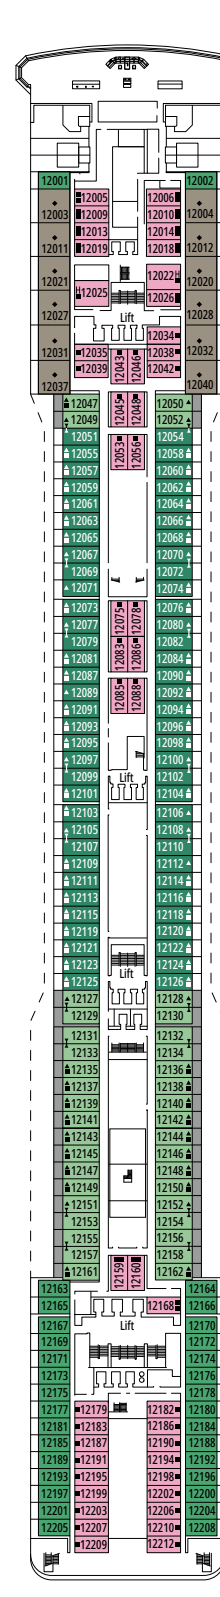

MSC POESIA

PLAN DU NAVIRE

PLAN DU NAVIRE & HÉBERGEMENT

1.223 CABINES
3.223 HÔTES

BAR DEI POETI

LÉGENDE

| | |
|-----|--------------------------------------------------------|
| ▲ | Canapé-lit |
| ◆ | Canapé-lit double |
| ■ | 3 ^e lit-Pullman |
| ■ ■ | 3 ^e et 4 ^e lits-Pullman |
| ↔ | Cabines communicantes |
| H | Cabines pour personne handicapée ou à mobilité réduite |
| B | Cabine avec baignoire |
| ⦿ | Cabines with obstructed view |
| ■ ▨ | Balcon avec vue latérale ou ombre |

CATÉGORIES DE CABINES

| | | |
|------------------------------------------------|-----|-------|
| MSC Yacht Club Royal Suite with Whirlpool Bath | YC3 | 15 |
| MSC Yacht Club Two-Room Grand Suite | YCL | 11-15 |
| MSC Yacht Club Deluxe Suite | YC1 | 15 |
| MSC Yacht Club Interior Suite | YIN | 14 |
| Balcon Deluxe Aurea | BA | 9-11 |
| Balcon Premium | BL2 | 10-12 |
| Balcon Premium | BL1 | 8-9 |
| Balcon Deluxe | BR2 | 10-12 |
| Balcon Deluxe | BR1 | 8-9 |
| Balcon Deluxe vue partielle | BP | 12 |
| Vue Mer Deluxe | OR2 | 8 |
| Vue Mer Deluxe | OR1 | 5 |
| Vue Mer Deluxe with obstructed view | OO | 8 |
| Intérieure Deluxe | IR2 | 12-14 |
| Intérieure Deluxe | IR1 | 5-11 |

- All cabins have one double bed convertible to two single beds, except in cabins for guests with disabilities or reduced mobility (H).
- 3rd bed is available in all categories except MSC Yacht Club Interior Suite.
- 4th bed is available in all categories except MSC Yacht Club Interior Suite and MSC Yacht Club Deluxe Suite
- MSC Yacht Club Royal Suite with Whirlpool Bath can accommodate up to 6 guests
- Our ships offer the possibility of combining 2 connecting cabins based on the ship class. Call our Contact Center to choose the best accommodation for you.

CASINO ROYAL

BAR SMERALDO

MOJITO BAR

CORAL BAY

PONT 9
PANAREA

PONT 10
RICCIONE

PONT 11
ISCHIA

PONT 12*
PORTO VENERE