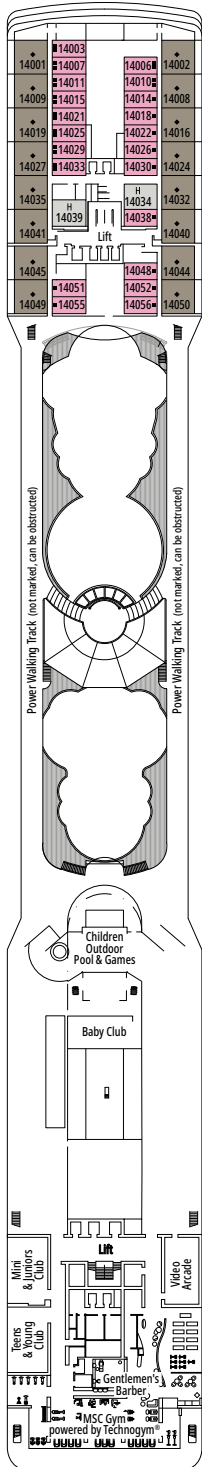

CHILDREN OUTDOOR POOL & GAMES

PONT 14
POSITANO

PONT 15
CAPRI