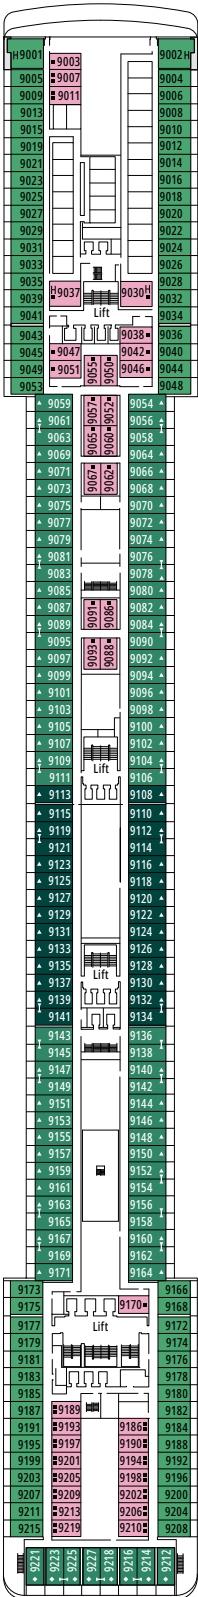

MSC POESIA

PLAN DU NAVIRE

PLAN DU NAVIRE & HÉBERGEMENT

1.223 CABINES
3.223 HÔTES

BAR DEI POETI

LÉGENDE

| | |
|-----|--------------------------------------------------------|
| ▲ | Canapé-lit |
| ◆ | Canapé-lit double |
| ■ | 3 ^e lit-Pullman |
| ■ ■ | 3 ^e et 4 ^e lits-Pullman |
| ↔ | Cabines communicantes |
| H | Cabines pour personne handicapée ou à mobilité réduite |
| B | Cabine avec baignoire |
| ⦿ | Cabines with obstructed view |
| ■ ▨ | Balcon avec vue latérale ou ombre |

CATÉGORIES DE CABINES

| | | |
|------------------------------------------------|-----|-------|
| MSC Yacht Club Royal Suite with Whirlpool Bath | YC3 | 15 |
| MSC Yacht Club Two-Room Grand Suite | YCL | 11-15 |
| MSC Yacht Club Deluxe Suite | YC1 | 15 |
| MSC Yacht Club Interior Suite | YIN | 14 |
| Balcon Deluxe Aurea | BA | 9-11 |
| Balcon Premium | BL2 | 10-12 |
| Balcon Premium | BL1 | 8-9 |
| Balcon Deluxe | BR2 | 10-12 |
| Balcon Deluxe | BR1 | 8-9 |
| Balcon Deluxe vue partielle | BP | 12 |
| Vue Mer Deluxe | OR2 | 8 |
| Vue Mer Deluxe | OR1 | 5 |
| Vue Mer Deluxe with obstructed view | OO | 8 |
| Intérieure Deluxe | IR2 | 12-14 |
| Intérieure Deluxe | IR1 | 5-11 |

- All cabins have one double bed convertible to two single beds, except in cabins for guests with disabilities or reduced mobility (H).
- 3rd bed is available in all categories except MSC Yacht Club Interior Suite.
- 4th bed is available in all categories except MSC Yacht Club Interior Suite and MSC Yacht Club Deluxe Suite
- MSC Yacht Club Royal Suite with Whirlpool Bath can accommodate up to 6 guests
- Our ships offer the possibility of combining 2 connecting cabins based on the ship class. Call our Contact Center to choose the best accommodation for you.

CASINO ROYAL

BAR SMERALDO

MOJITO BAR

CORAL BAY

PONT 9
PANAREA

PONT 10
RICCIONE

PONT 11
ISCHIA

PONT 12*
PORTO VENERE