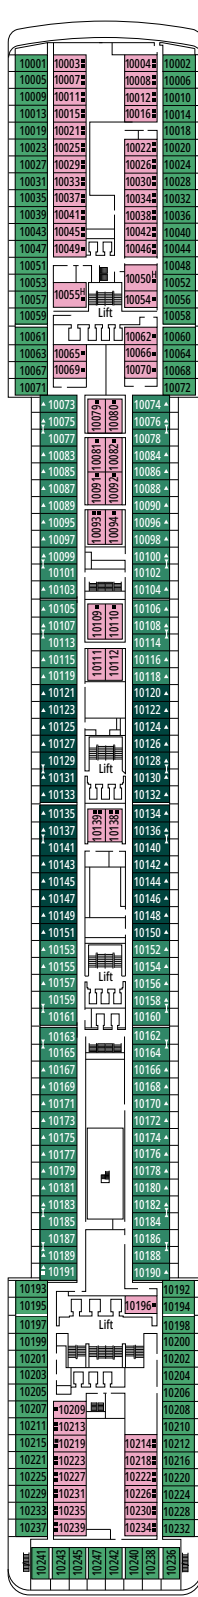

MSC POESIA

PLAN DU NAVIRE

PLAN DU NAVIRE & HÉBERGEMENT

1.223 CABINES
3.223 HÔTES

BAR DEI POETI

LÉGENDE

| | |
|-----|--------------------------------------------------------|
| ▲ | Canapé-lit |
| ◆ | Canapé-lit double |
| ■ | 3 ^e lit-Pullman |
| ■ ■ | 3 ^e et 4 ^e lits-Pullman |
| ↔ | Cabines communicantes |
| H | Cabines pour personne handicapée ou à mobilité réduite |
| B | Cabine avec baignoire |
| ⦿ | Cabines with obstructed view |
| ■ ▨ | Balcon avec vue latérale ou ombre |

CATÉGORIES DE CABINES

| | | |
|------------------------------------------------|-----|-------|
| MSC Yacht Club Royal Suite with Whirlpool Bath | YC3 | 15 |
| MSC Yacht Club Two-Room Grand Suite | YCL | 11-15 |
| MSC Yacht Club Deluxe Suite | YC1 | 15 |
| MSC Yacht Club Interior Suite | YIN | 14 |
| Balcon Deluxe Aurea | BA | 9-11 |
| Balcon Premium | BL2 | 10-12 |
| Balcon Premium | BL1 | 8-9 |
| Balcon Deluxe | BR2 | 10-12 |
| Balcon Deluxe | BR1 | 8-9 |
| Balcon Deluxe vue partielle | BP | 12 |
| Vue Mer Deluxe | OR2 | 8 |
| Vue Mer Deluxe | OR1 | 5 |
| Vue Mer Deluxe with obstructed view | OO | 8 |
| Intérieure Deluxe | IR2 | 12-14 |
| Intérieure Deluxe | IR1 | 5-11 |

- All cabins have one double bed convertible to two single beds, except in cabins for guests with disabilities or reduced mobility (H).
- 3rd bed is available in all categories except MSC Yacht Club Interior Suite.
- 4th bed is available in all categories except MSC Yacht Club Interior Suite and MSC Yacht Club Deluxe Suite
- MSC Yacht Club Royal Suite with Whirlpool Bath can accommodate up to 6 guests
- Our ships offer the possibility of combining 2 connecting cabins based on the ship class. Call our Contact Center to choose the best accommodation for you.

CASINO ROYAL

BAR SMERALDO

MOJITO BAR

CORAL BAY

PONT 9
PANAREA

PONT 10
RICCIONE

PONT 11
ISCHIA

PONT 12*
PORTO VENERE