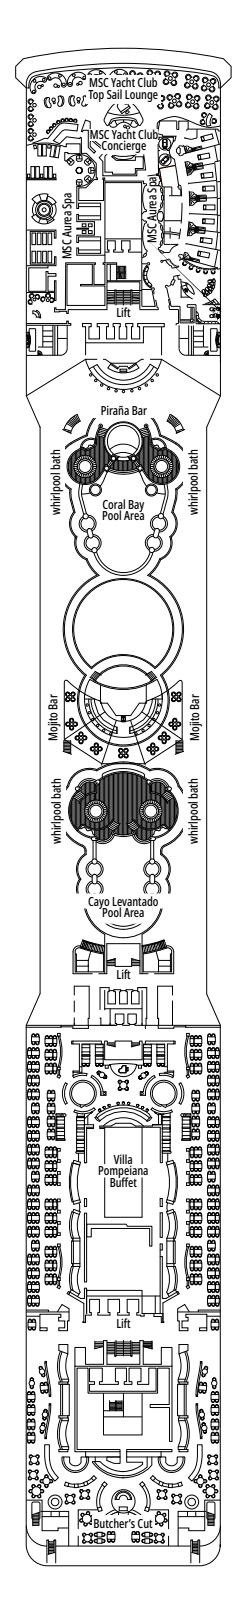

MSC POESIA

PLAN DU NAVIRE

PLAN DU NAVIRE & HÉBERGEMENT

1.223 CABINES
3.223 HÔTES

BAR DEI POETI

LÉGENDE

| | |
|-----|--------------------------------------------------------|
| ▲ | Canapé-lit |
| ◆ | Canapé-lit double |
| ■ | 3 ^e lit-Pullman |
| ■ ■ | 3 ^e et 4 ^e lits-Pullman |
| ↔ | Cabines communicantes |
| H | Cabines pour personne handicapée ou à mobilité réduite |
| B | Cabine avec baignoire |
| ⦿ | Cabines with obstructed view |
| ■ ▨ | Balcon avec vue latérale ou ombre |

CATÉGORIES DE CABINES

| | | |
|------------------------------------------------|-----|-------|
| MSC Yacht Club Royal Suite with Whirlpool Bath | YC3 | 15 |
| MSC Yacht Club Two-Room Grand Suite | YCL | 11-15 |
| MSC Yacht Club Deluxe Suite | YC1 | 15 |
| MSC Yacht Club Interior Suite | YIN | 14 |
| Balcon Deluxe Aurea | BA | 9-11 |
| Balcon Premium | BL2 | 10-12 |
| Balcon Premium | BL1 | 8-9 |
| Balcon Deluxe | BR2 | 10-12 |
| Balcon Deluxe | BR1 | 8-9 |
| Balcon Deluxe vue partielle | BP | 12 |
| Vue Mer Deluxe | OR2 | 8 |
| Vue Mer Deluxe | OR1 | 5 |
| Vue Mer Deluxe with obstructed view | OO | 8 |
| Intérieure Deluxe | IR2 | 12-14 |
| Intérieure Deluxe | IR1 | 5-11 |

- All cabins have one double bed convertible to two single beds, except in cabins for guests with disabilities or reduced mobility (H).
- 3rd bed is available in all categories except MSC Yacht Club Interior Suite.
- 4th bed is available in all categories except MSC Yacht Club Interior Suite and MSC Yacht Club Deluxe Suite
- MSC Yacht Club Royal Suite with Whirlpool Bath can accommodate up to 6 guests
- Our ships offer the possibility of combining 2 connecting cabins based on the ship class. Call our Contact Center to choose the best accommodation for you.

CASINO ROYAL

BAR SMERALDO

MOJITO BAR

CORAL BAY

PONT 9
PANAREA

PONT 10
RICCIONE

PONT 11
ISCHIA

PONT 12*
PORTO VENERE