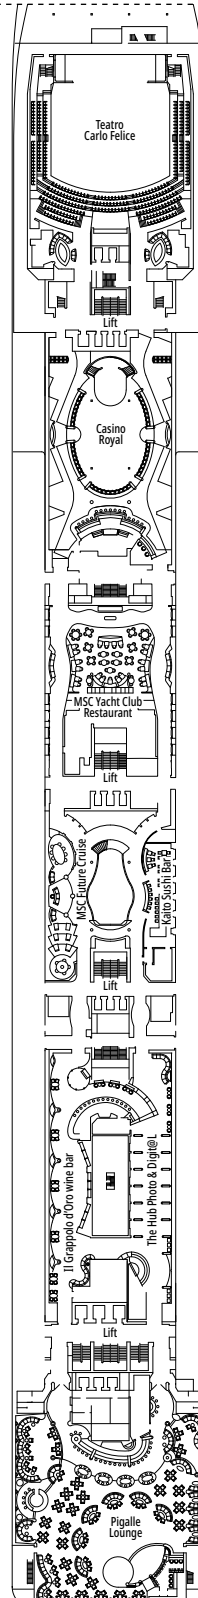

MSC POESIA

PLAN DU NAVIRE

PLAN DU NAVIRE & HÉBERGEMENT

1.223 CABINES
3.223 HÔTES

BAR DEI POETI

LÉGENDE

| | |
|-----|--------------------------------------------------------|
| ▲ | Canapé-lit |
| ◆ | Canapé-lit double |
| ■ | 3 ^e lit-Pullman |
| ■ ■ | 3 ^e et 4 ^e lits-Pullman |
| ↔ | Cabines communicantes |
| H | Cabines pour personne handicapée ou à mobilité réduite |
| B | Cabine avec baignoire |
| ⦿ | Cabines with obstructed view |
| ■ ▨ | Balcon avec vue latérale ou ombre |

CATÉGORIES DE CABINES

| | | |
|------------------------------------------------|-----|-------|
| MSC Yacht Club Royal Suite with Whirlpool Bath | YC3 | 15 |
| MSC Yacht Club Two-Room Grand Suite | YCL | 11-15 |
| MSC Yacht Club Deluxe Suite | YC1 | 15 |
| MSC Yacht Club Interior Suite | YIN | 14 |
| Balcon Deluxe Aurea | BA | 9-11 |
| Balcon Premium | BL2 | 10-12 |
| Balcon Premium | BL1 | 8-9 |
| Balcon Deluxe | BR2 | 10-12 |
| Balcon Deluxe | BR1 | 8-9 |
| Balcon Deluxe vue partielle | BP | 12 |
| Vue Mer Deluxe | OR2 | 8 |
| Vue Mer Deluxe | OR1 | 5 |
| Vue Mer Deluxe with obstructed view | OO | 8 |
| Intérieure Deluxe | IR2 | 12-14 |
| Intérieure Deluxe | IR1 | 5-11 |

- All cabins have one double bed convertible to two single beds, except in cabins for guests with disabilities or reduced mobility (H).
- 3rd bed is available in all categories except MSC Yacht Club Interior Suite.
- 4th bed is available in all categories except MSC Yacht Club Interior Suite and MSC Yacht Club Deluxe Suite
- MSC Yacht Club Royal Suite with Whirlpool Bath can accommodate up to 6 guests
- Our ships offer the possibility of combining 2 connecting cabins based on the ship class. Call our Contact Center to choose the best accommodation for you.

CASINO ROYAL

BAR SMERALDO

MOJITO BAR

CORAL BAY

PONT 9
PANAREA

PONT 10
RICCIONE

PONT 11
ISCHIA

PONT 12*
PORTO VENERE