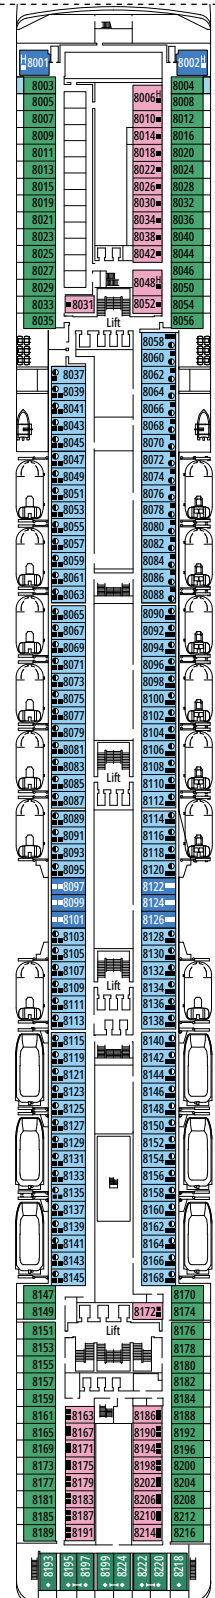

MSC POESIA

PLAN DU NAVIRE

PLAN DU NAVIRE & HÉBERGEMENT

1.223 CABINES
3.223 HÔTES

BAR DEI POETI

LÉGENDE

| | |
|-----|--------------------------------------------------------|
| ▲ | Canapé-lit |
| ◆ | Canapé-lit double |
| ■ | 3 ^e lit-Pullman |
| ■ ■ | 3 ^e et 4 ^e lits-Pullman |
| ↔ | Cabines communicantes |
| H | Cabines pour personne handicapée ou à mobilité réduite |
| B | Cabine avec baignoire |
| ⦿ | Cabines with obstructed view |
| ■ ▨ | Balcon avec vue latérale ou ombre |

CATÉGORIES DE CABINES

| | | |
|------------------------------------------------|-----|-------|
| MSC Yacht Club Royal Suite with Whirlpool Bath | YC3 | 15 |
| MSC Yacht Club Two-Room Grand Suite | YCL | 11-15 |
| MSC Yacht Club Deluxe Suite | YC1 | 15 |
| MSC Yacht Club Interior Suite | YIN | 14 |
| Balcon Deluxe Aurea | BA | 9-11 |
| Balcon Premium | BL2 | 10-12 |
| Balcon Premium | BL1 | 8-9 |
| Balcon Deluxe | BR2 | 10-12 |
| Balcon Deluxe | BR1 | 8-9 |
| Balcon Deluxe vue partielle | BP | 12 |
| Vue Mer Deluxe | OR2 | 8 |
| Vue Mer Deluxe | OR1 | 5 |
| Vue Mer Deluxe with obstructed view | OO | 8 |
| Intérieure Deluxe | IR2 | 12-14 |
| Intérieure Deluxe | IR1 | 5-11 |

- All cabins have one double bed convertible to two single beds, except in cabins for guests with disabilities or reduced mobility (H).
- 3rd bed is available in all categories except MSC Yacht Club Interior Suite.
- 4th bed is available in all categories except MSC Yacht Club Interior Suite and MSC Yacht Club Deluxe Suite
- MSC Yacht Club Royal Suite with Whirlpool Bath can accommodate up to 6 guests
- Our ships offer the possibility of combining 2 connecting cabins based on the ship class. Call our Contact Center to choose the best accommodation for you.

CASINO ROYAL

BAR SMERALDO

MOJITO BAR

CORAL BAY

PONT 9
PANAREA

PONT 10
RICCIONE

PONT 11
ISCHIA

PONT 12*
PORTO VENERE