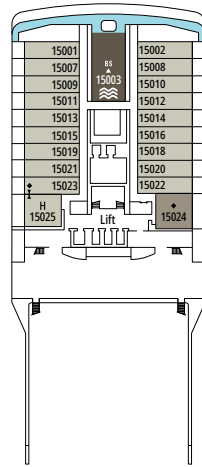

CHILDREN OUTDOOR POOL & GAMES

PONT 14
POSITANO

PONT 15
CAPRI